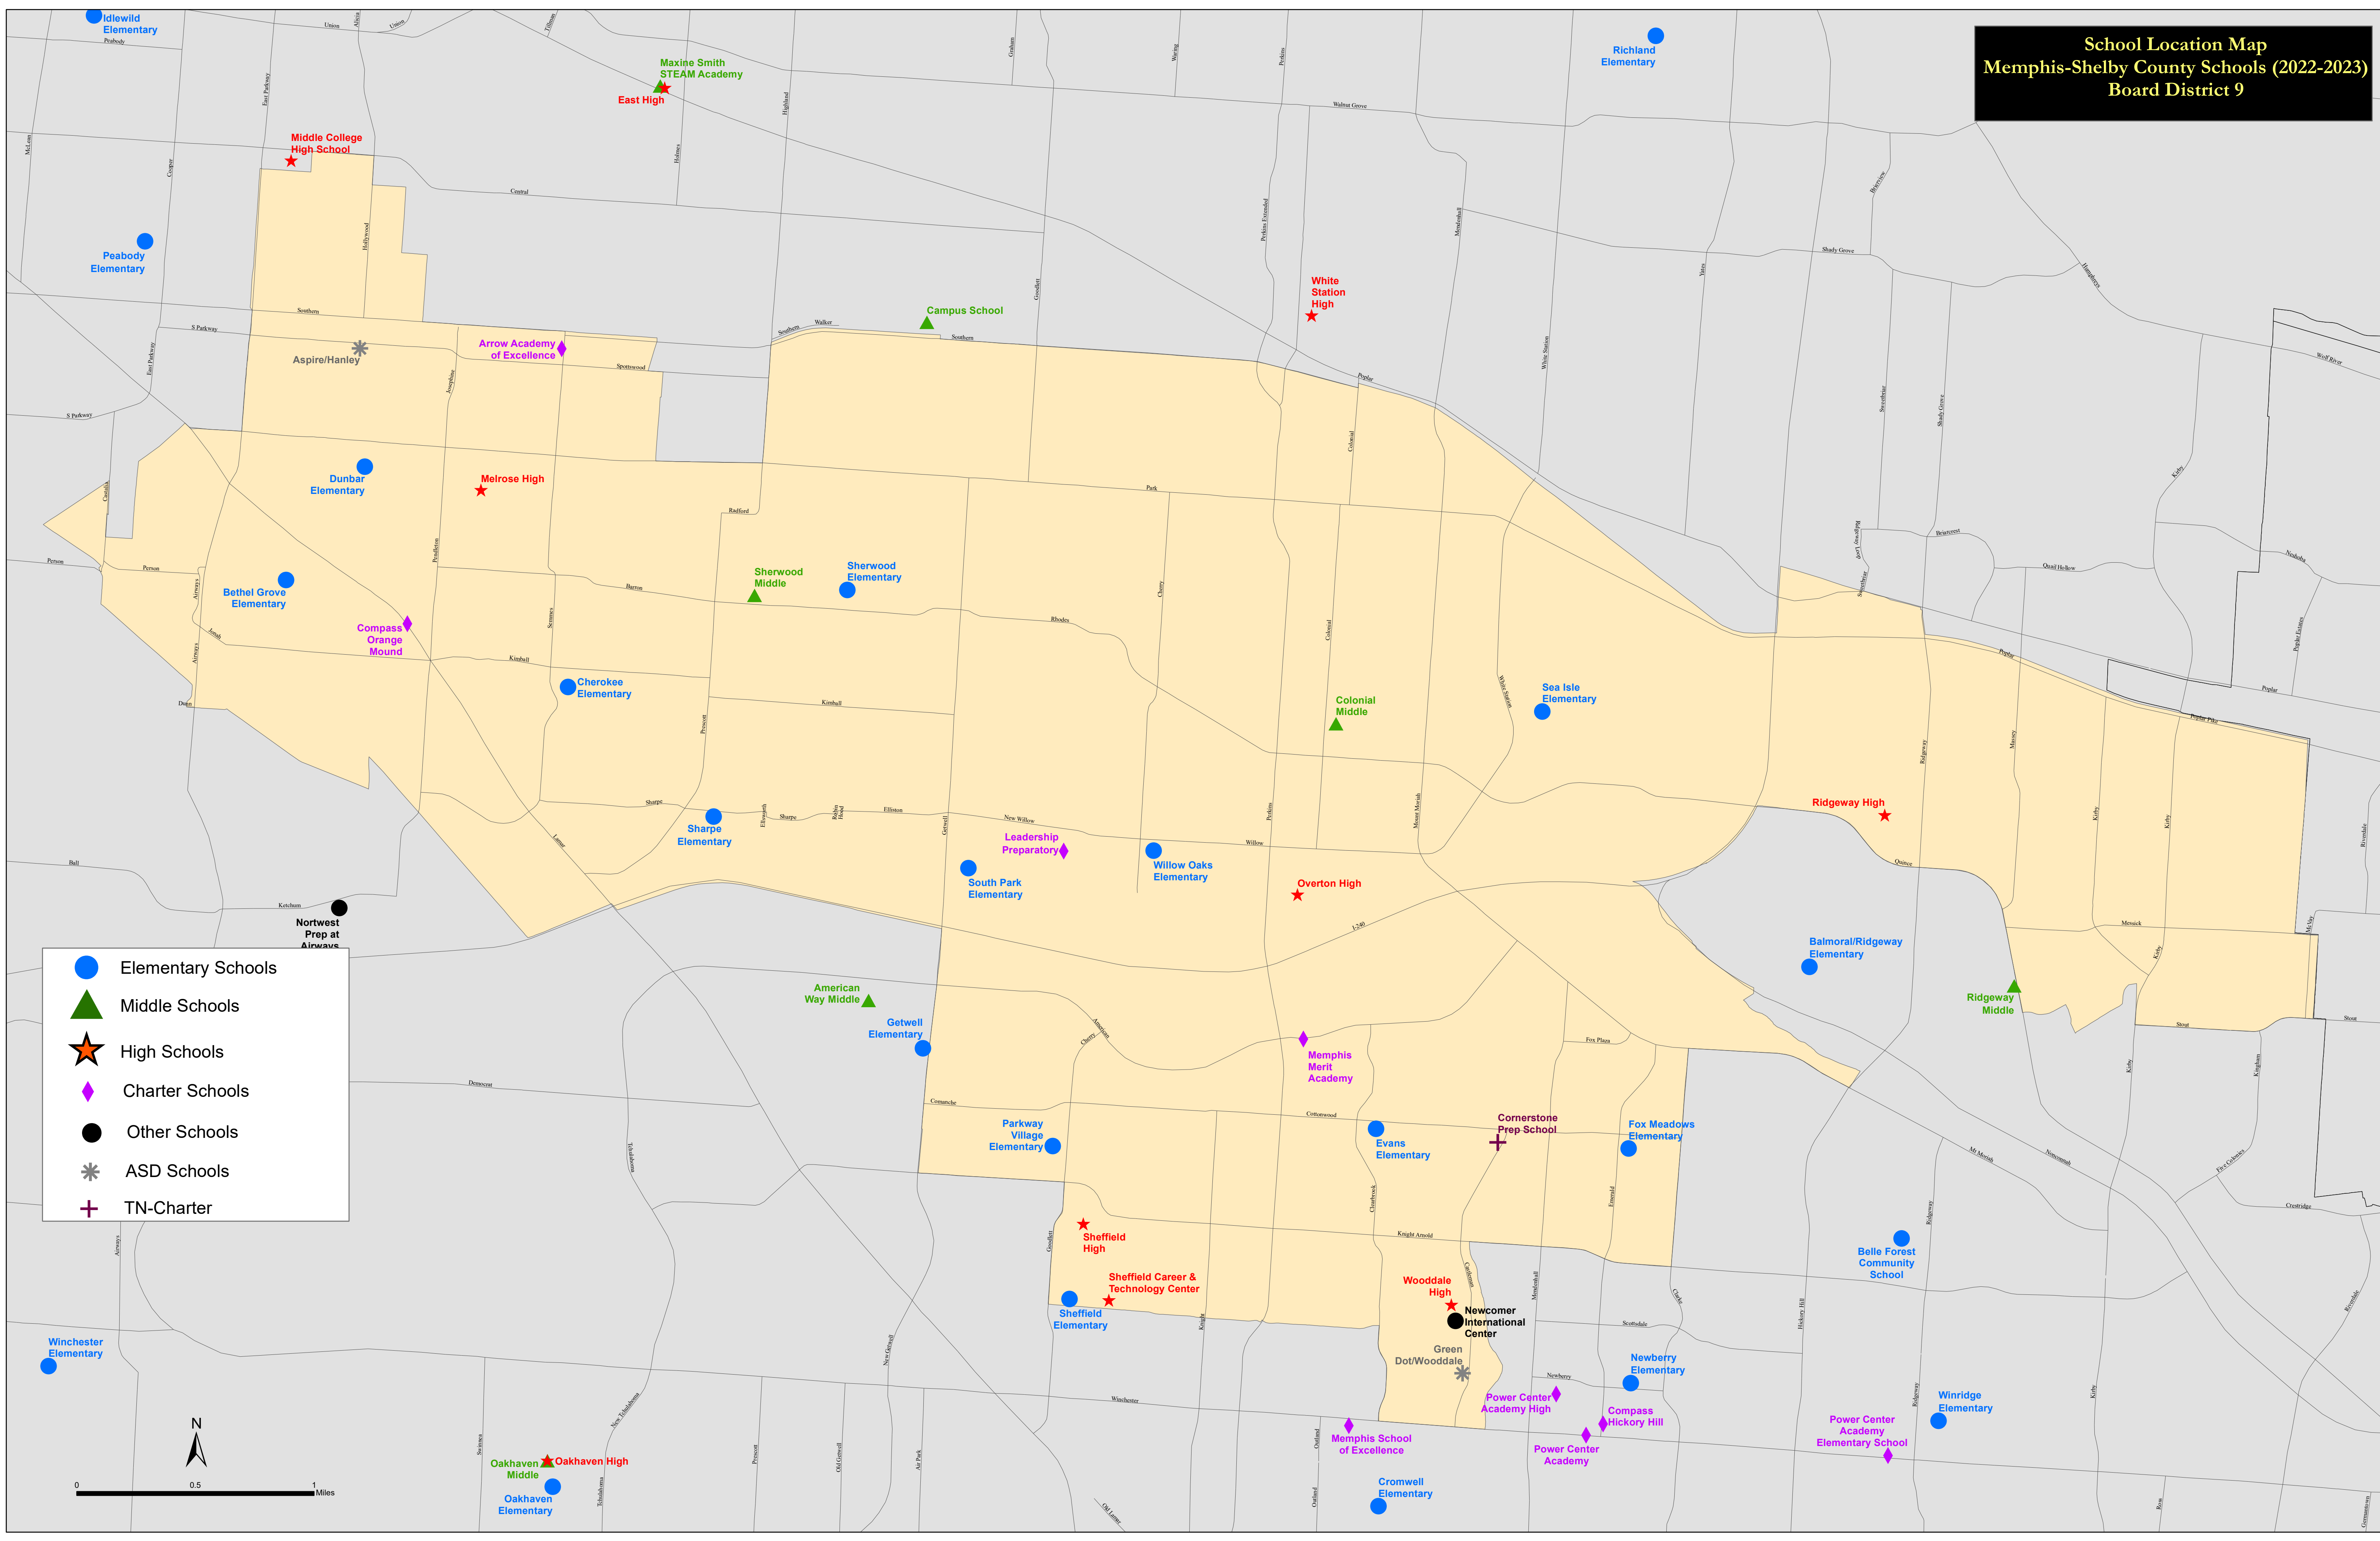

School Location Map
Memphis-Shelby County Schools (2022-2023)
Board District 9

- Elementary Schools
- ▲ Middle Schools
- ★ High Schools
- ◆ Charter Schools
- Other Schools
- ✱ ASD Schools
- + TN-Charter

Oakhaven High
 Oakhaven Middle
 Oakhaven Elementary

Sheffield High
 Sheffield Career & Technology Center
 Sheffield Elementary

Wooddale High
 Newcomer International Center
 Green Dot/Wooddale
 Evans Elementary